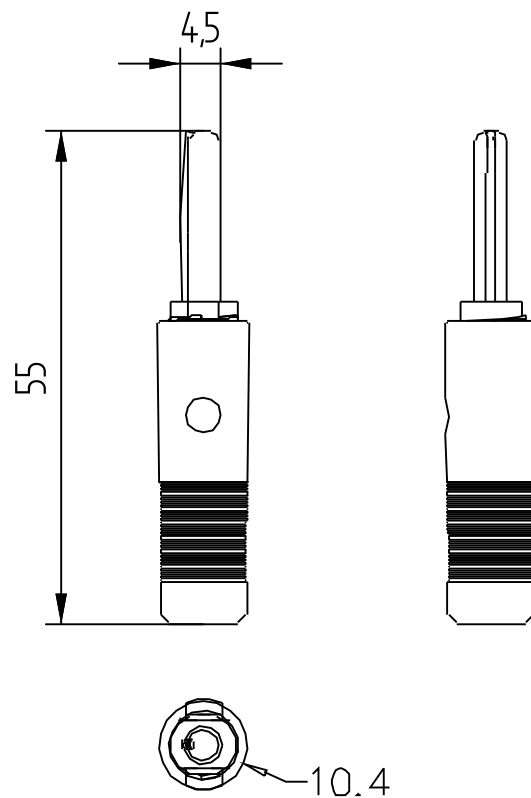

BANANA PLUG 4mm

TECHNICAL SPECIFICATION :

Note: All Dimension are in mm

PARAMETERS	SERIES	BANANA PLUG 4 mm
Banana Plug:		Nickel-Plated brass body
Spring:		Nickel-Plated Phosphor Bronze
Insulator:		ABS
Length:		55 mm
Std. Colors :		-0 Black -2 Red
Rating :		30 Amp . Hand free testing to 1000 V